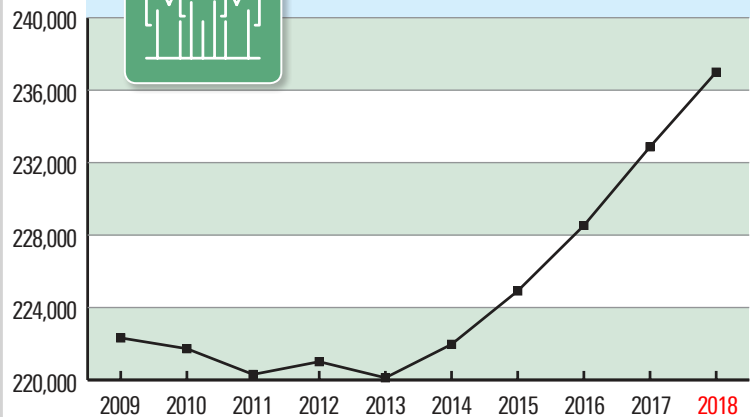

BIGGEST N.C. PRIVATE COLLEGES

Institution	Enrollment*
Duke University	6,696
Elon University	6,045
Wake Forest University	5,102
High Point University	4,467
Campbell University	4,384
Strayer University	3,981
University of Mount Olive	3,207
Wingate University	2,592
Gardner-Webb University	2,215
N.C. Wesleyan University	2,093

* undergraduate

TOTAL STUDENT ENROLLMENT

(includes undergraduate, graduate and doctoral students)

UNC System **fall 2018:**

236,992

UNC System **fall 2009:**

222,322

N.C. Community College System State Board of Governors